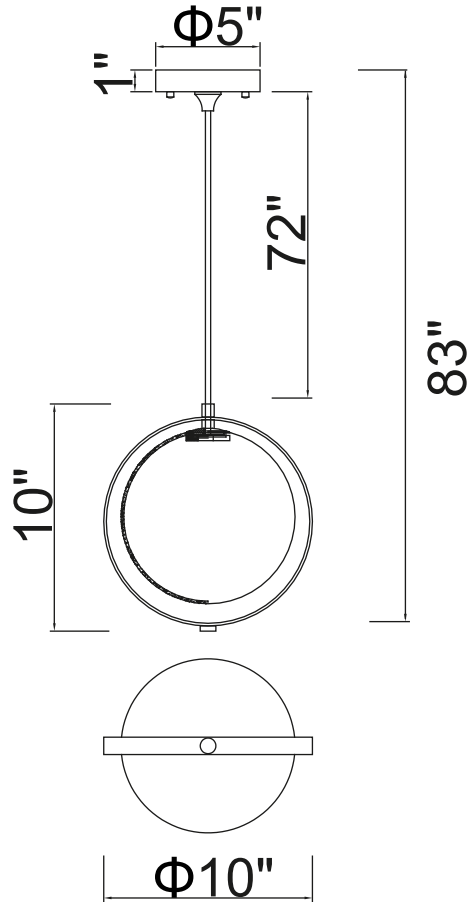

PROJECT: _____

FIXTURE TYPE: _____

LOCATION: _____

CONTACT/PHONE: _____

Item	1153P10-1-169
Collection	DA VINCI
Finish	Medallion Gold
Glass	Frosted
Crystal	-----
Input	120V AC,60HZ,AC

Shade	-----
Length/Dia.	10"
Width/Ext.	-----
Height	10"
Maximum	83"
Lumens	-----

Light Source	LED G9
Bulb Info.	1×MAX7W
Included	-----
Dimmable	Yes
Color	-----
Weight	-----