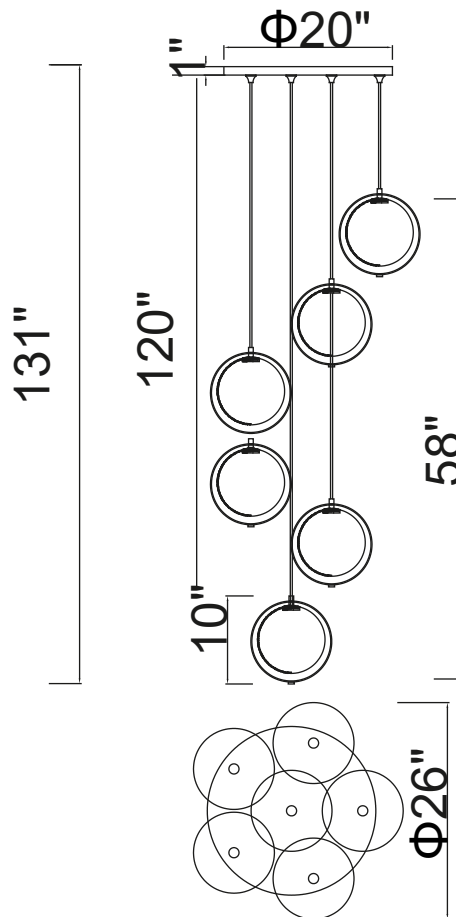

PROJECT: \_\_\_\_\_

FIXTURE TYPE: \_\_\_\_\_

LOCATION: \_\_\_\_\_

CONTACT/PHONE: \_\_\_\_\_

Item	1153P24-6-169
Collection	DA VINCI
Finish	Medallion Gold
Glass	Frosted
Crystal	-----
Input	120V AC,60HZ,AC

Shade	-----
Length/Dia.	26"
Width/Ext.	-----
Height	58"
Maximum	131"
Lumens	-----

Light Source	LED G9
Bulb Info.	6×MAX7W
Included	-----
Dimmable	Yes
Color	-----
Weight	-----