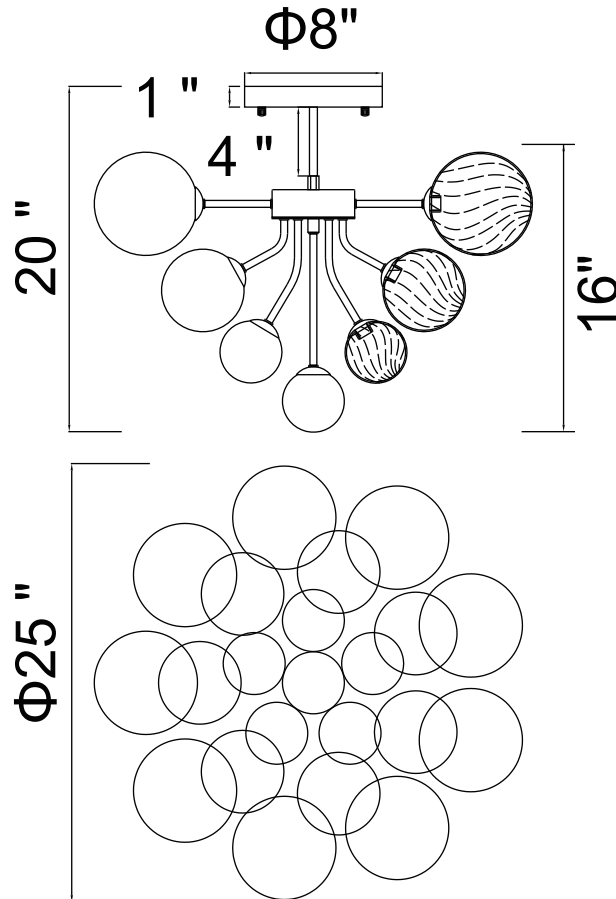

PROJECT: _____

FIXTURE TYPE: _____

LOCATION: _____

CONTACT/PHONE: _____

Item	1205C25-10-601
Collection	PALLOCIYes
Finish	Chrome
Glass	Clear+Smoke
Crystal	-----
Input	120V AC,60HZ,AC

Shade	-----
Length/Dia.	25"
Width/Ext.	25"
Height	16"
Maximum	20"
Lumens	-----

Light Source	LED G9
Bulb Info.	10x5W
Included	-----
Dimmable	Yes
Color	-----
Weight	