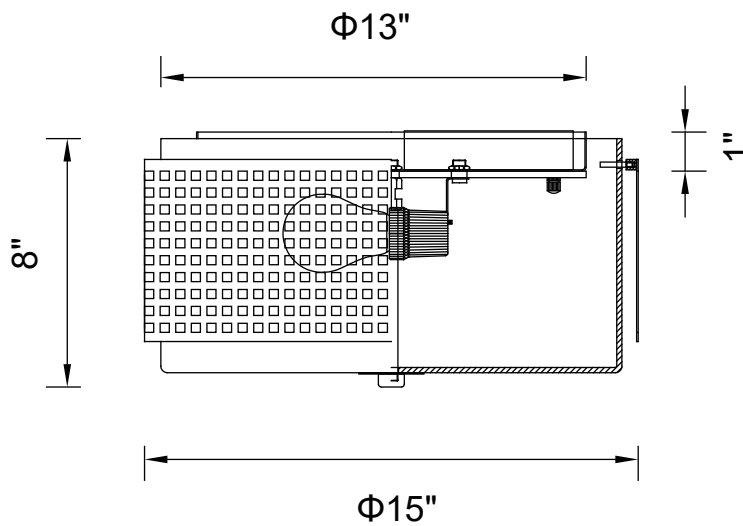

PROJECT: _____
 FIXTURE TYPE: _____
 LOCATION: _____
 CONTACT/PHONE: _____

Item	5209C15B
Collection	CHECKERED
Finish	Black
Glass	Forsted
Crystal	-----
Input	120V AC,60HZ,AC

Shade	-----
Length/Dia.	15"
Width/Ext.	-----
Height	8"
Maximum	-----
Lumens	-----

Light Source	E26
Bulb Info.	2x60W
Included	-----
Dimmable	Yes
Color	-----
Weight	-----