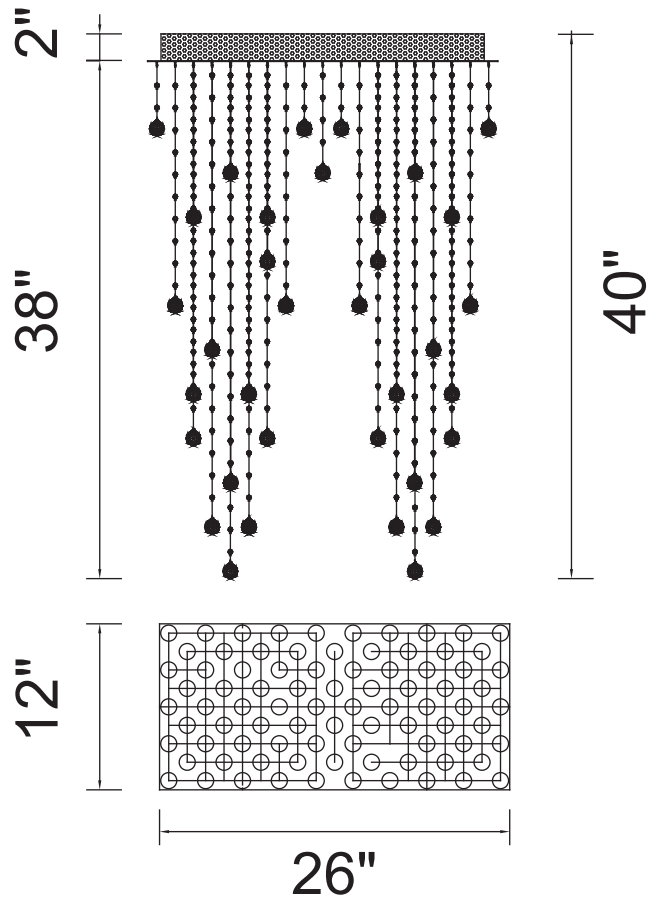

PROJECT: _____
 FIXTURE TYPE: _____
 LOCATION: _____
 CONTACT/PHONE: _____

Item	6605C26C-RC
Collection	SPRINKLE
Finish	Chrome
Glass	-----
Crystal	Clear
Input	120V AC,60HZ,AC

Shade	-----
Length/Dia.	26"
Width/Ext.	12"
Height	40"
Maximum	-----
Lumens	-----

Light Source	GU10
Bulb Info.	8x35W
Included	-----
Dimmable	Yes
Color	-----
Weight	