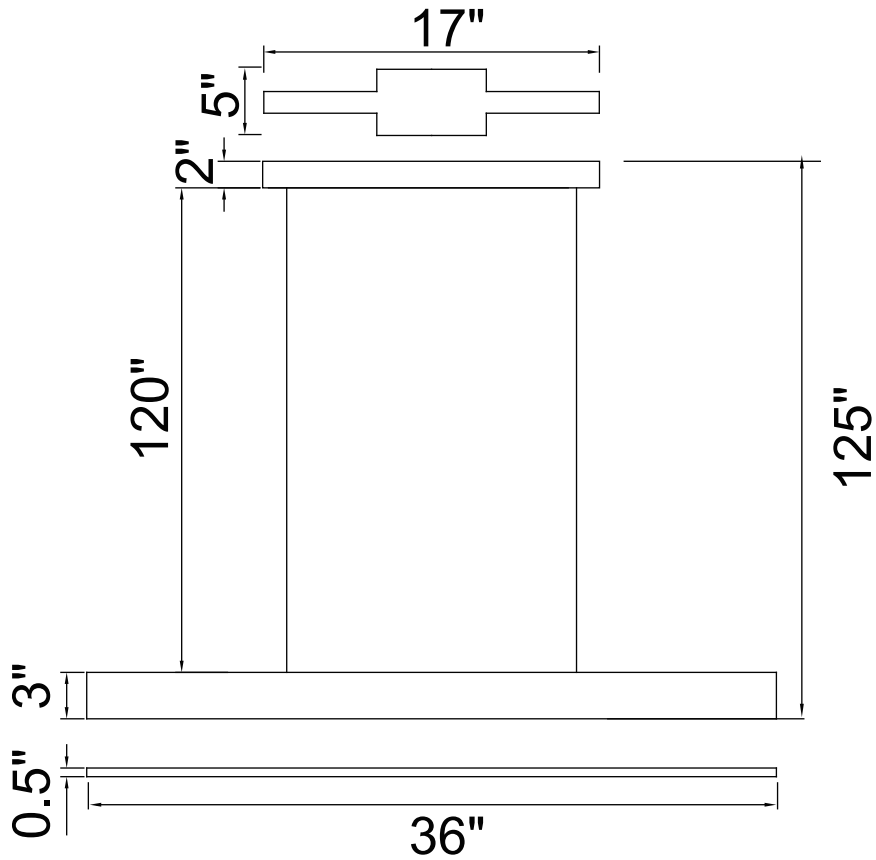

PROJECT: \_\_\_\_\_  
 FIXTURE TYPE: \_\_\_\_\_  
 LOCATION: \_\_\_\_\_  
 CONTACT/PHONE: \_\_\_\_\_

Item	7145P36-1-253-RC
Collection	KRISTA
Finish	Satin Black
Glass	-----
Crystal	-----
Input	120V AC,60HZ,AC

Shade	-----
Length/Dia.	36"
Width/Ext.	0.5"
Height	3"
Maximum	125"
Lumens	1040

Light Source	LED
Bulb Info.	20W
Included	-----
Dimmable	Yes
Color	3000K
Weight	2.2KG