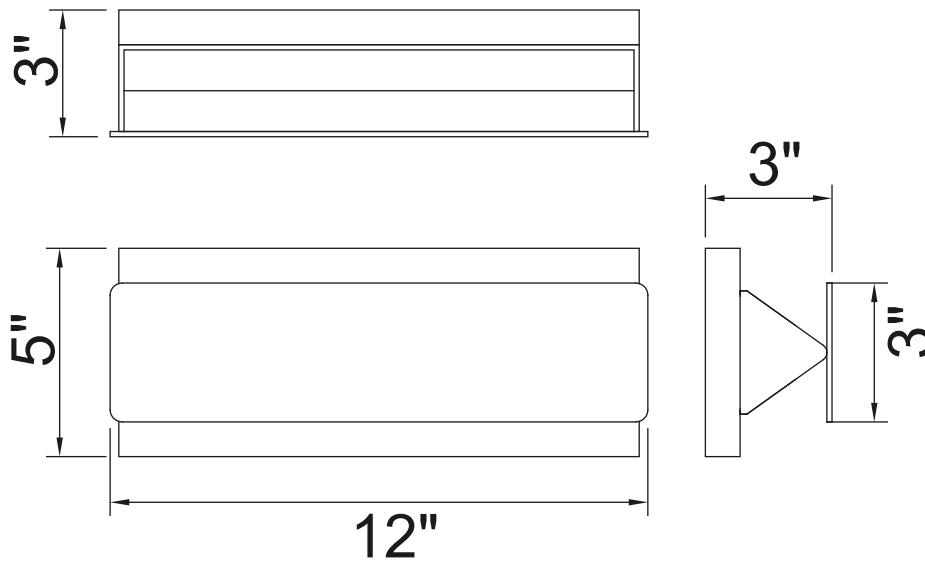

PROJECT: _____
 FIXTURE TYPE: _____
 LOCATION: _____
 CONTACT/PHONE: _____

Item	7147W12-103
Collection	MICHALINA
Finish	White
Glass	-----
Crystal	-----
Input	120V AC,60HZ,AC

Shade	-----
Length/Dia.	12"
Width/Ext.	3"
Height	5"
Maximum	-----
Lumens	400

Light Source	LED
Bulb Info.	10W
Included	-----
Dimmable	Yes
Color	3000K
Weight	0.6KG