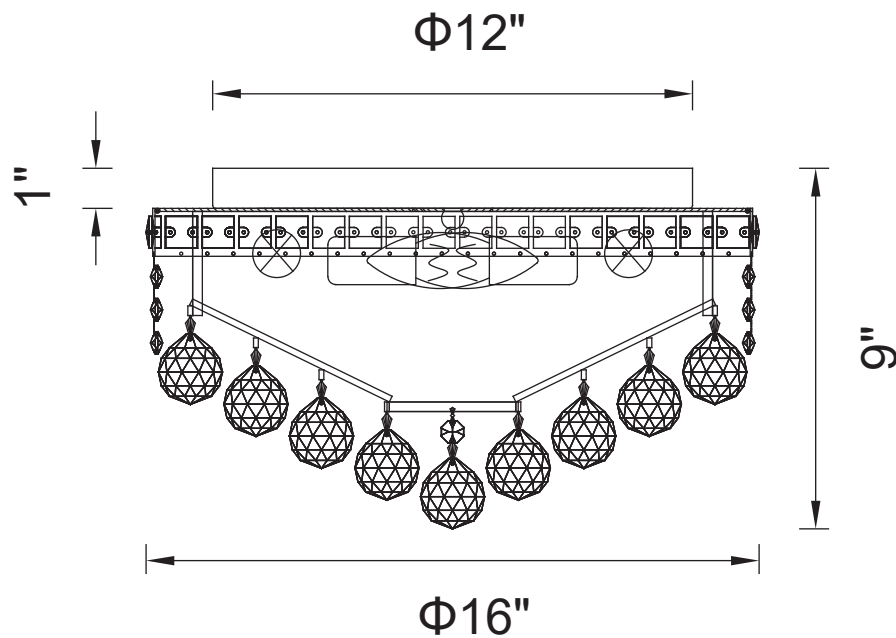

PROJECT: \_\_\_\_\_

FIXTURE TYPE: \_\_\_\_\_

LOCATION: \_\_\_\_\_

CONTACT/PHONE: \_\_\_\_\_

Item	8002C16C
Collection	LUMIYesUS
Finish	Chrome
Glass	-----
Crystal	Clear
Input	120V AC,60HZ,AC

Shade	-----
Length/Dia.	16"
Width/Ext.	-----
Height	9"
Maximum	-----
Lumens	-----

Light Source	E12
Bulb Info.	5×60W
Included	-----
Dimmable	Yes
Color	-----
Weight	