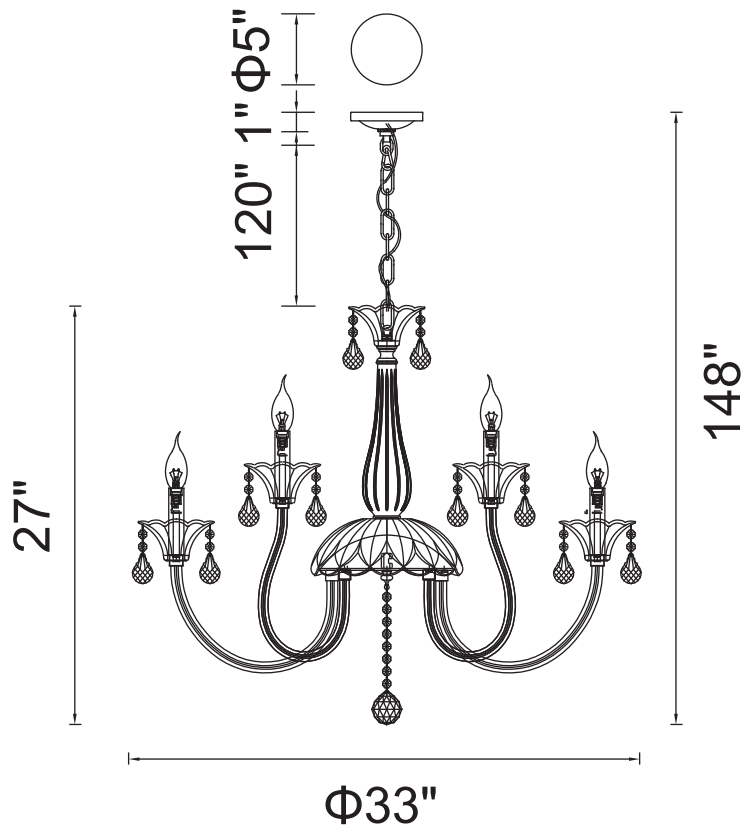

PROJECT: _____

FIXTURE TYPE: _____

LOCATION: _____

CONTACT/PHONE: _____

Item	8394P33C-12
Collection	MELANIE
Finish	Chrome
Glass	-----
Crystal	Clear
Input	120V AC,60HZ,AC

Shade	-----
Length/Dia.	33"
Width/Ext.	-----
Height	27"
Maximum	148"
Lumens	-----

Light Source	E12
Bulb Info.	12×60W
Included	-----
Dimmable	Yes
Color	-----
Weight	