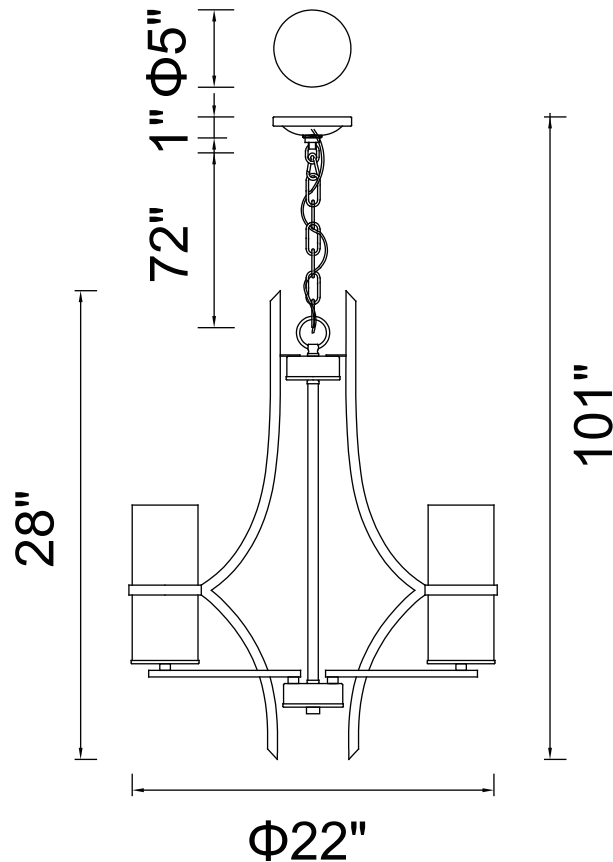

PROJECT: \_\_\_\_\_

FIXTURE TYPE: \_\_\_\_\_

LOCATION: \_\_\_\_\_

CONTACT/PHONE: \_\_\_\_\_

Item	9858P22-3-101
Collection	VANNA
Finish	Black
Glass	Smoke
Crystal	-----
Input	120V AC,60HZ,AC

Shade	-----
Length/Dia.	22"
Width/Ext.	-----
Height	28"
Maximum	101"
Lumens	-----

Light Source	E12
Bulb Info.	3×60W
Included	-----
Dimmable	Yes
Color	-----
Weight	-----