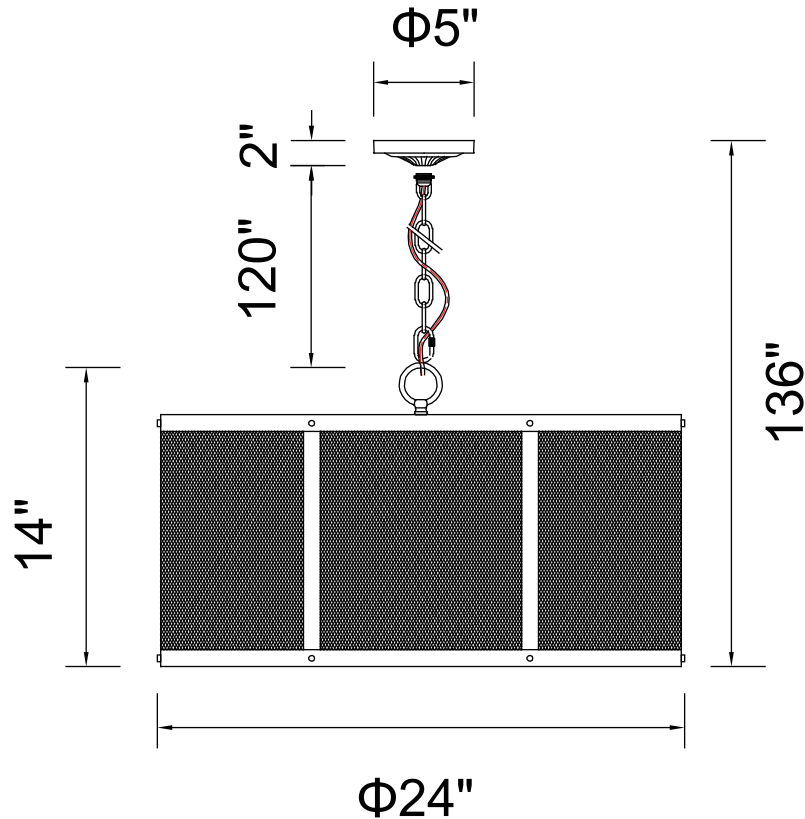

PROJECT: _____

FIXTURE TYPE: _____

LOCATION: _____

CONTACT/PHONE: _____

Item	9937P24-6-219
Collection	HEALE
Finish	Reddish Black
Glass	-----
Crystal	-----
Input	120V AC,60HZ,AC

Shade	-----
Length/Dia.	24"
Width/Ext.	-----
Height	14"
Maximum	136"
Lumens	-----

Light Source	E26
Bulb Info.	6×60W
Included	-----
Dimmable	Yes
Color	-----
Weight	