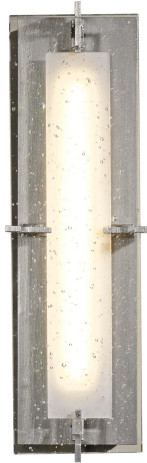

PRODUCT SPECIFICATIONS

Ethos LED Sconce

Base Item #207760
 Configured Item #207760-1000
 207760-LED-82-II0359

FINISH
 Vintage Platinum - 82

GLASS
 Seeded Clear Glass (II)

LAMPING
 LED

OPTIONS

FINISH	GLASS	LAMPING
Vintage Platinum - 82 Soft Gold - 84 Sterling - 85 Modern Brass - 86	Seeded Clear Glass (II)	LED

SPECIFICATIONS

Ethos LED Sconce

Base Item #: 207760
 Configured Item #: 207760-1000
 207760-LED-82-II0359

Direct wire wall sconce with thick glass; medium. ADA Compliant. Diffuser included.

- Handcrafted to order by skilled artisans in Vermont, USA
- Lifetime Limited Warranty when installed in residential setting

Dimensions

Height	18.30"
Width	5.80"
Projection	3.90"
Product Weight	10.20 lbs
Backplate	17.40" x 4.90"
Vertical Mounting Height	9.10"
Packed Weight	14.00 lbs
Shipping (DIM) Weight	28.00 lbs

LED Lamping Dedicated