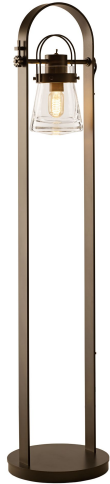

PRODUCT SPECIFICATIONS

Erlenmeyer Floor Lamp

Base Item #247810
Configured Item #247810-1002
247810-SKT-07-ZM0467

FINISH
Dark Smoke - 07

GLASS
Clear Glass (ZM)

LAMPING
Incandescent

OPTIONS

FINISH

- Bronze - 05
Dark Smoke - 07
Black - 10
Oil Rubbed Bronze - 14
Natural Iron - 20
Vintage Platinum - 82
Soft Gold - 84
Sterling - 85
Modern Brass - 86

GLASS

Clear Glass (ZM)

LAMPING

Incandescent

SPECIFICATIONS

Erlenmeyer Floor Lamp

Base Item #: 247810
Configured Item #: 247810-1002
247810-SKT-07-ZM0467

Forged floor lamp with thick clear glass shade. The glass can be set in various positions via a machined gear mechanism. On/Off toggle switch on top of fixture. 10 watt JA8 compliant LED bulb included for CA Title 20 compliance.

- Handcrafted to order by skilled artisans in Vermont, USA
Lifetime Limited Warranty when installed in residential setting
Title 20 Compliant

Dimensions

Table with 2 columns: Dimension, Value. Rows: Height (51.00"), Diameter (11.30"), Product Weight (29.50 lbs), Footprint (11"), Packed Weight (38.00 lbs), Shipping (DIM) Weight (92.00 lbs)