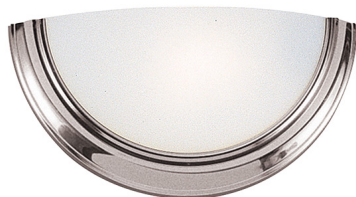

## 4135-962: One Light Wall / Bath

**Collections:** Alvy (Primary)  
ADA Wall Sconces

Single Light Wall Sconce in Brushed Nickel Finish with Smooth White Glass

Featured in the decorative ADA Wall Sconces collection

1 A19 Medium 100 watt light bulb

smooth white glass diffuser

Meets American with Disabilities Act standard extension requirements

Easily converts to LED with optional replacement lamps

**UPC #:**785652413568

**Finish:** Brushed Nickel (962)

### Material List:

1 Body - Steel - Brushed Nickel